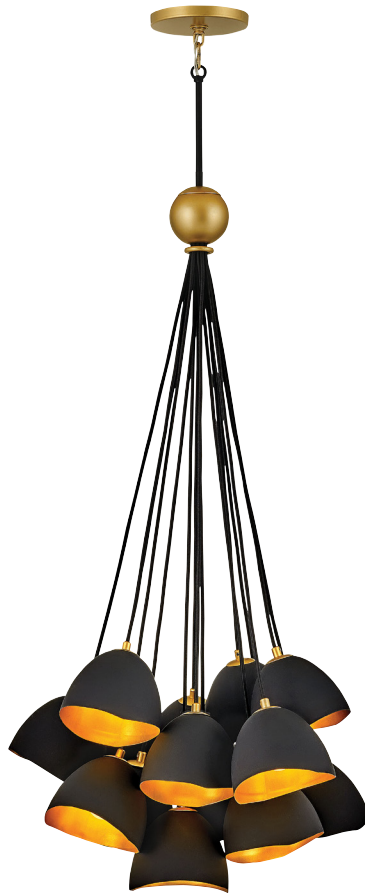

Shown with globe style bulbs (not included).

HOLLIS™

FINISH Black
GLASS Etched Opal

The distinctive vintage globe design of Hollis invokes a mid-century mood, yet its clean lines and sophisticated silhouette provide versatility for a variety of décors. With a dramatically elongated stem, the one light sconce steals the show. Etched opal glass globes shine against a Heritage Brass or Black finish.

ADDITIONAL FINISHES

Shell White (SHW)

35908 SHB
60" DIA., 58" H
(variable width and height dimensions
based on installation)

35908 SHB
18½" DIA., 73" H
(variable width and height dimensions
based on installation)

35900 SHB
5" W, 13" H

35904 SHB
14" DIA., 11¼" H

35906 SHB
26" DIA., 37¾" H
71¾" MAX. H*
Provided with an adjustable
ring for a custom look.

35906 SHB
25" DIA., 37¾" H
71¾" MAX. H*
Provided with an adjustable
ring for a custom look.