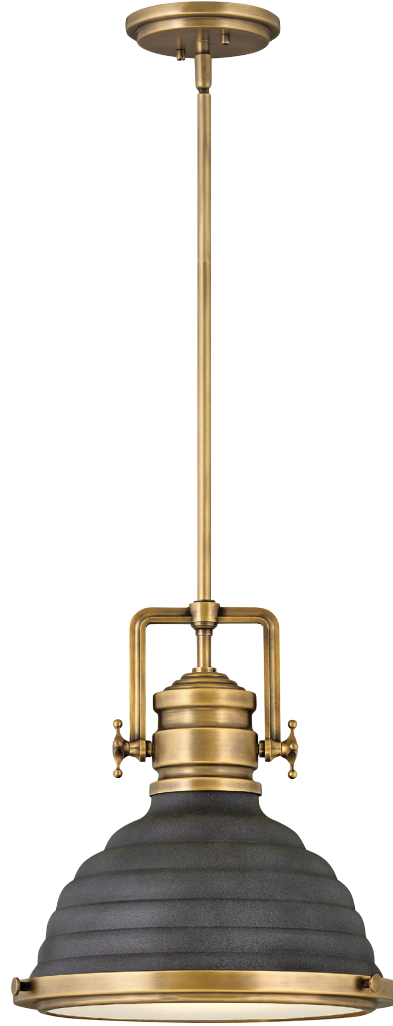

4697 HB-DZ
14¼" DIA., 14½" H
47¼" MAX. H*

ITEM	MAXIMUM WATTAGE	CANOPY	WIRE	STEMS INCLUDED
4697 HB	1-100w Med.	5½" Dia.	10'	1-6", 2-12"
4697 HB-DZ	1-100w Med.	5½" Dia.	10'	1-6", 2-12"

*Maximum achievable height with stems included. Additional 12" stems available, 6037HB.