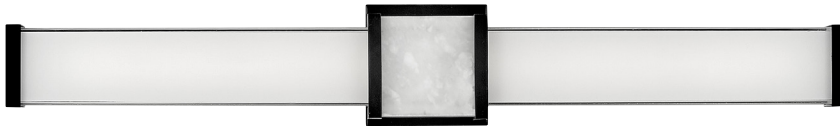

51583 BK
30¾" W, 4½" H