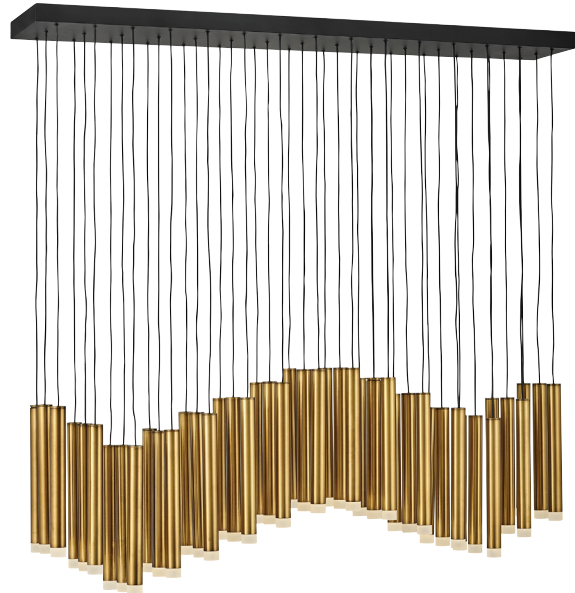

FR49909HBR [48" W, 56.5" H]