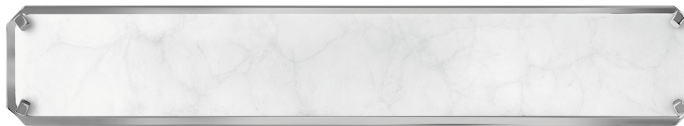

57233 PN
26¼" W, 4½" H