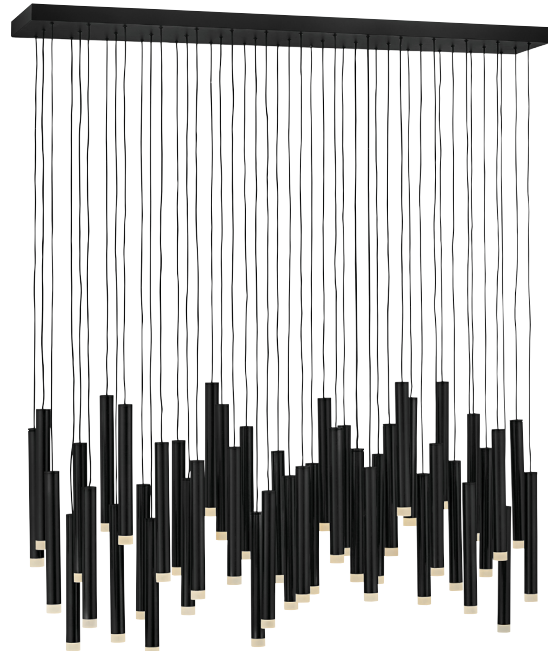

FR49909BLK [48" W, 56.5" H]

FR49906HBR and FR49906BLK are provided with 12' of wire per tube.

FR49909HBR and FR49909BLK are provided with 6' of wire per tube.

Harmony fixtures include fully dimmable, integrated LEDs and are adjustable.

FR49906HBR
8" W, 52.5" H
8" SQUARE CANOPY
91W LED
915 LUMENS
3000K | 95 CRI
Title 24

FR49906BLK
8" W, 52.5" H
8" SQUARE CANOPY
91W LED
915 LUMENS
3000K | 95 CRI
Title 24

FR49909HBR
48", 56.5" H
9" DEPTH
9" W, 48" L CANOPY
45-1W LED
4575 LUMENS
3000K | 95 CRI
Title 24

FR49909BLK
48", 56.5" H
9" DEPTH
9" W, 48" L CANOPY
45-1W LED
4575 LUMENS
3000K | 95 CRI
Title 24