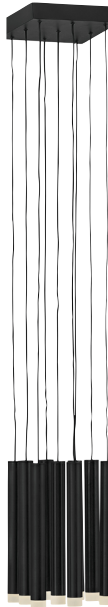

FR49906BLK [8" W, 52.5" H]