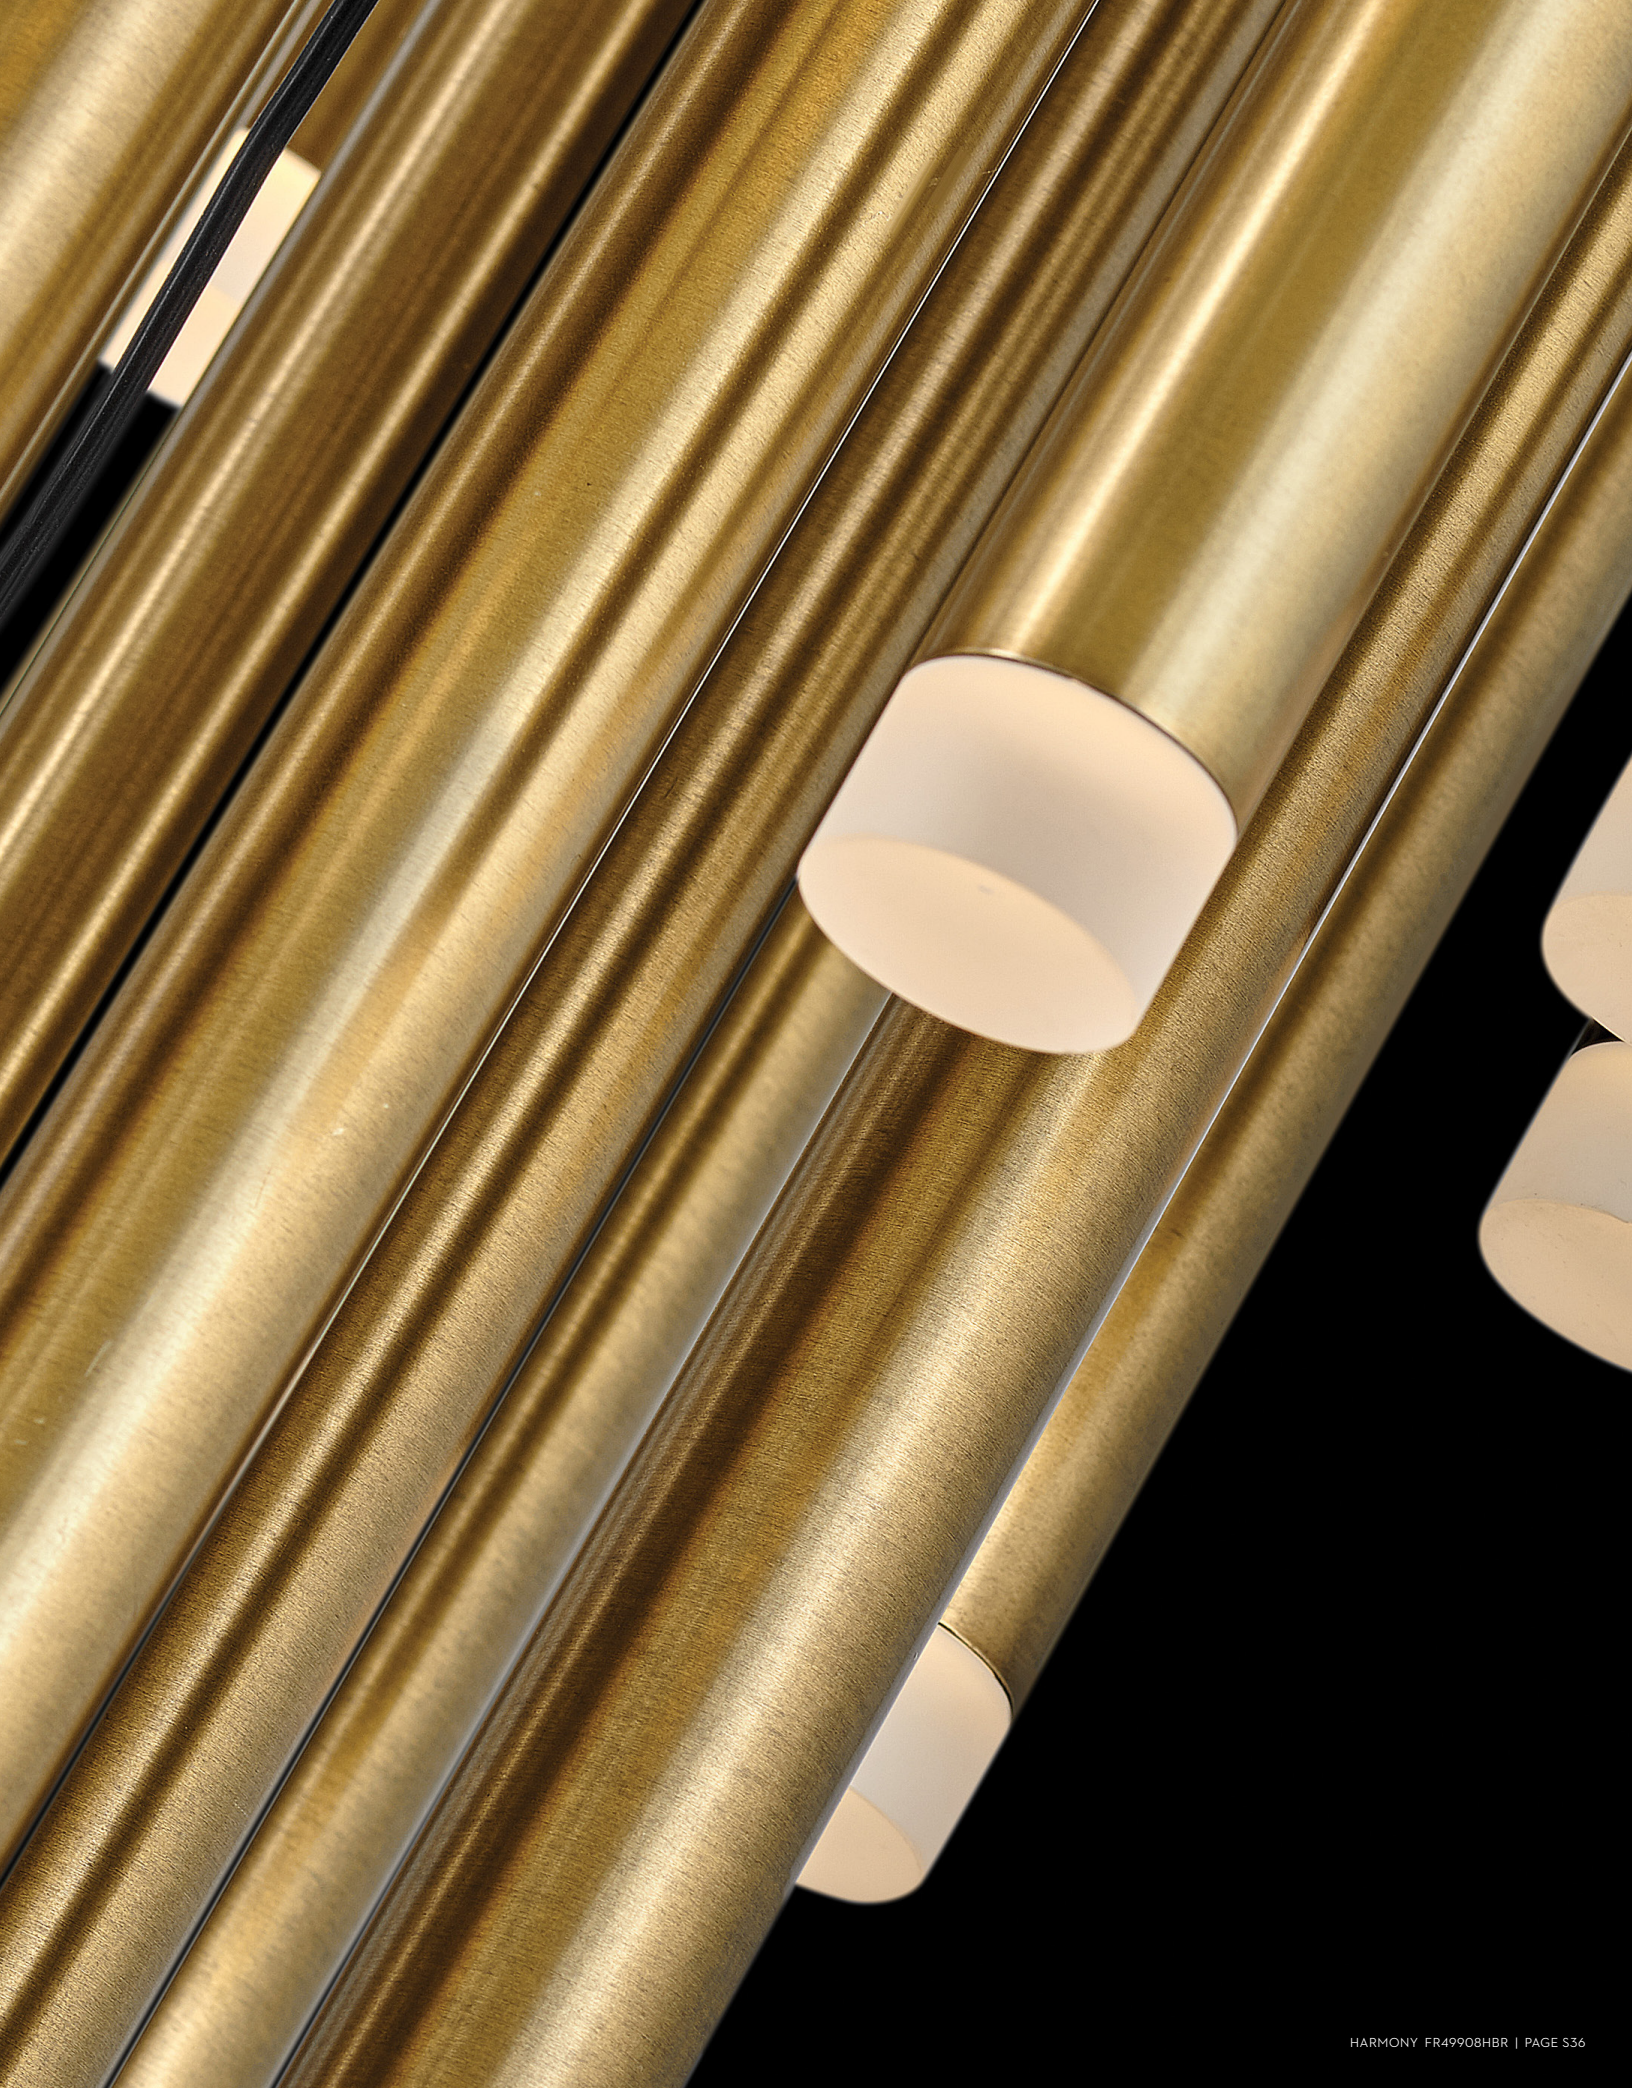

35900 SHB
5" W, 13" H

35904 SHB
14" DIA., 11¼" H

35906 SHB
26" DIA., 37¾" H
71¾" MAX. H*
Provided with an adjustable
ring for a custom look.

35906 SHB
25" DIA., 37¾" H
71¾" MAX. H*
Provided with an adjustable
ring for a custom look.

*Maximum achievable height with stems included. Additional 12" stems available, FR84312BLK. For 35908 SHB, gold hooks and black straps included for installation.

LIVABLE *LUXURY* LIGHTING

THAT ARTFULLY COMBINES
UNEXPECTED MATERIALS AND
INNOVATIVE TECHNOLOGY.