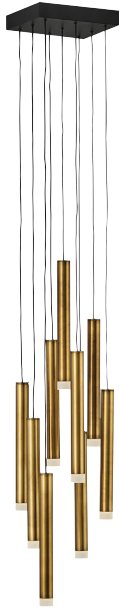

FR49906HBR [8" W, 52.5" H]